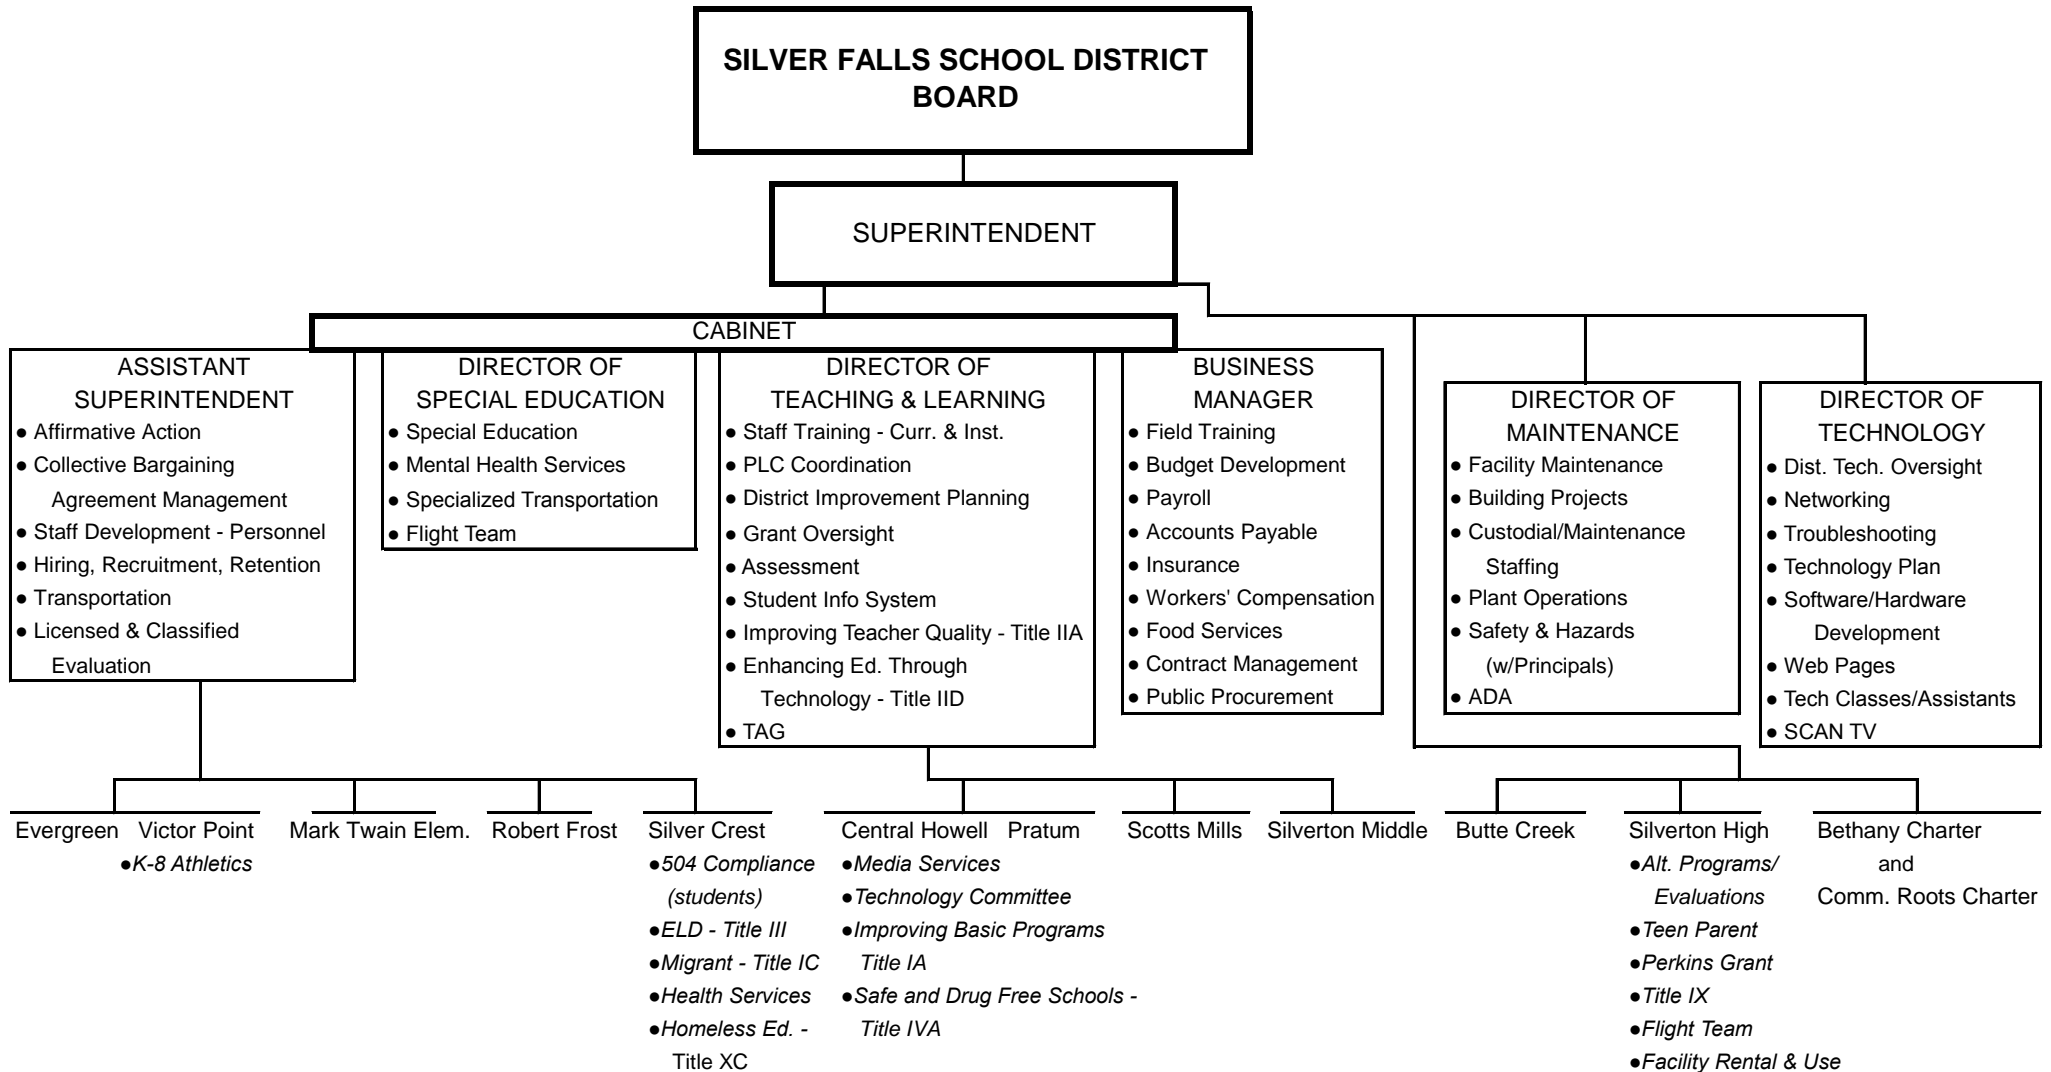

DISTRICT ORGANIZATION CHART

July 2016 - June 2017

Group A -- Reports to Superintendent: Butte Creek, Silverton High, Bethany Charter, Community Roots Charter

Group B -- Reports to Assistant Superintendent: Evergreen, Mark Twain Elem., Robert Frost, Silver Crest, Victor Point

Group C -- Reports to Director of Teaching & Learning: Central Howell, Pratum, Scotts Mills, Silverton Middle

Except for Silverton High School, supervision will be rotated in 2018.