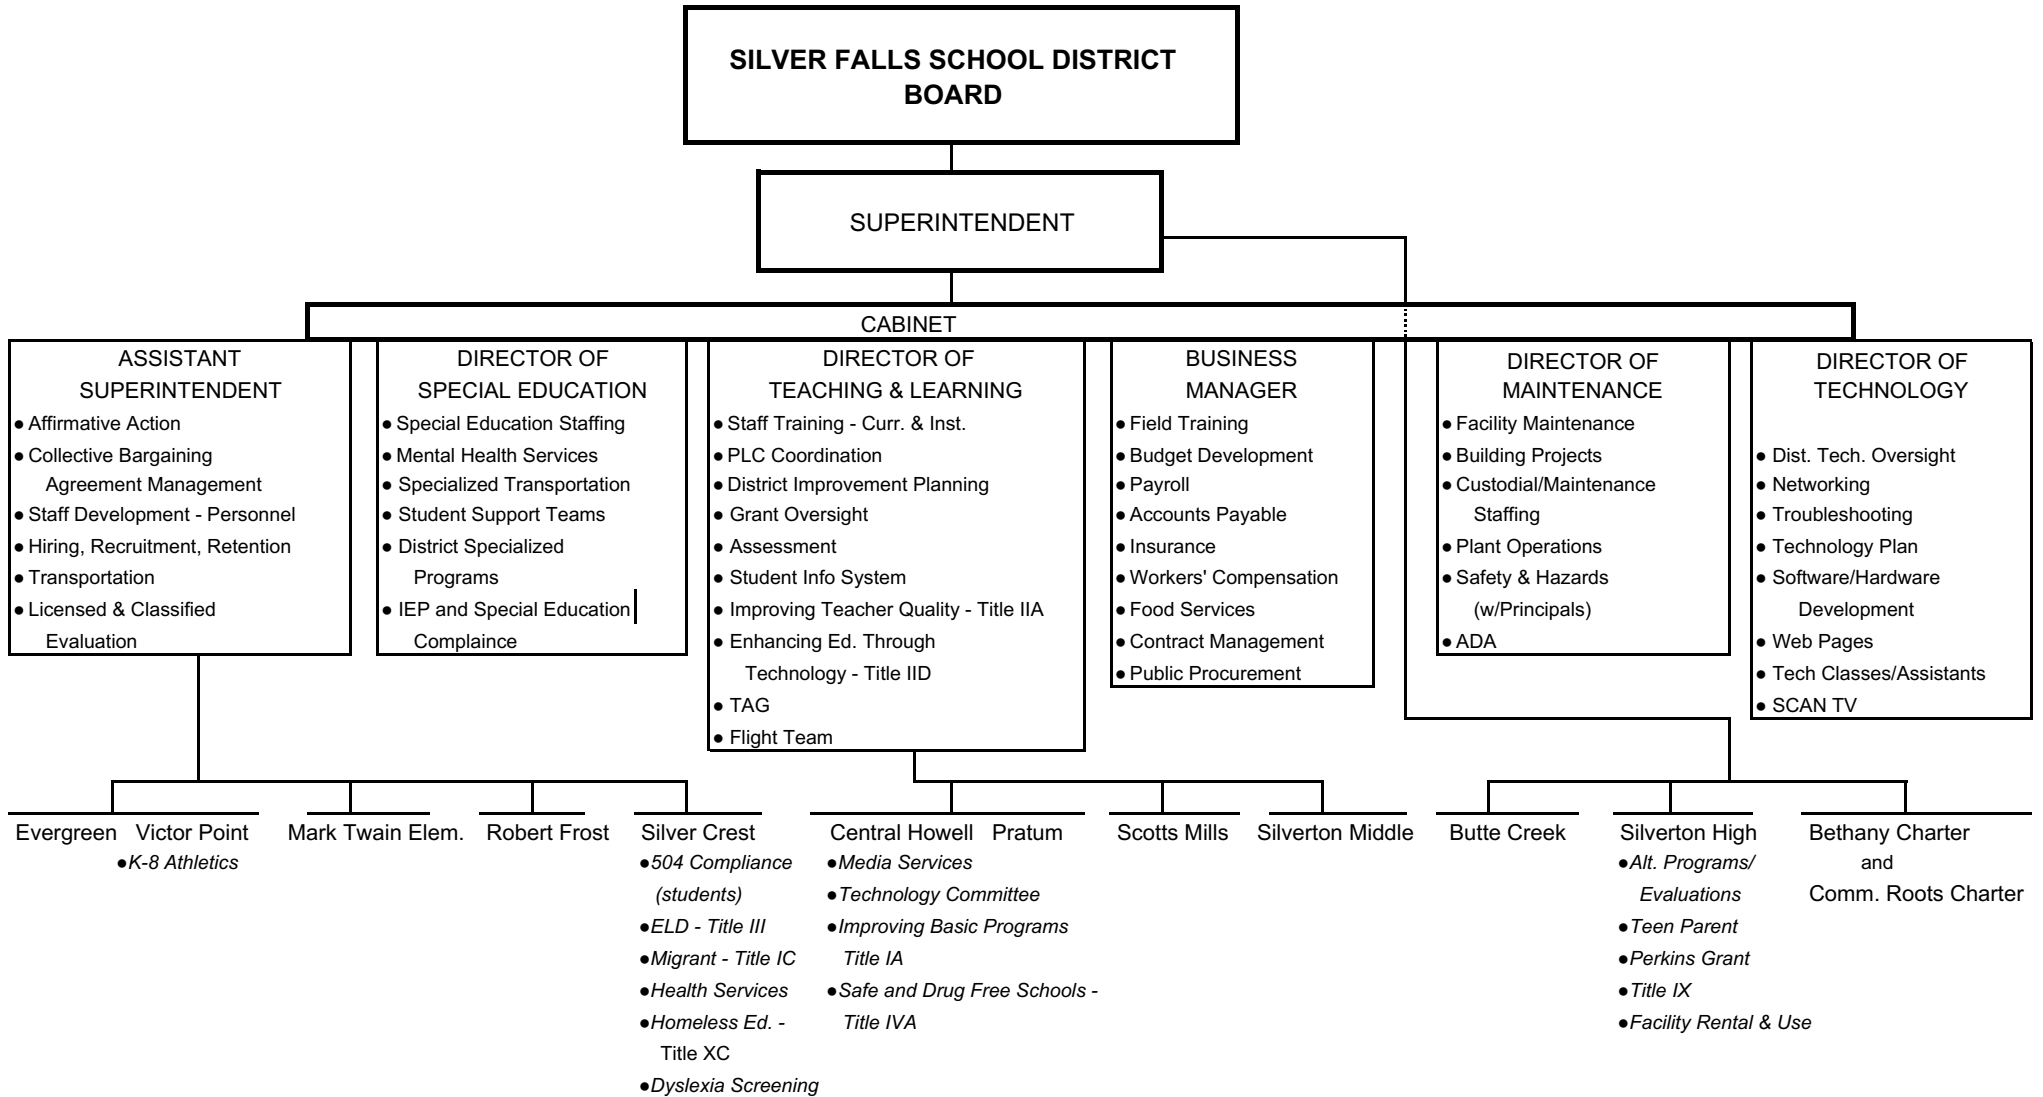

# DISTRICT ORGANIZATION CHART

July 2017 - June 2018

Group A -- Reports to Superintendent: Butte Creek, Silverton High, Bethany Charter, Community Roots Charter

Group B -- Reports to Assistant Superintendent: Evergreen, Mark Twain Elem., Robert Frost, Silver Crest, Victor Point

Group C -- Reports to Director of Teaching & Learning: Central Howell, Pratum, Scotts Mills, Silverton Middle

Except for Silverton High School, supervision will be rotated in 2018.

July 28, 2017