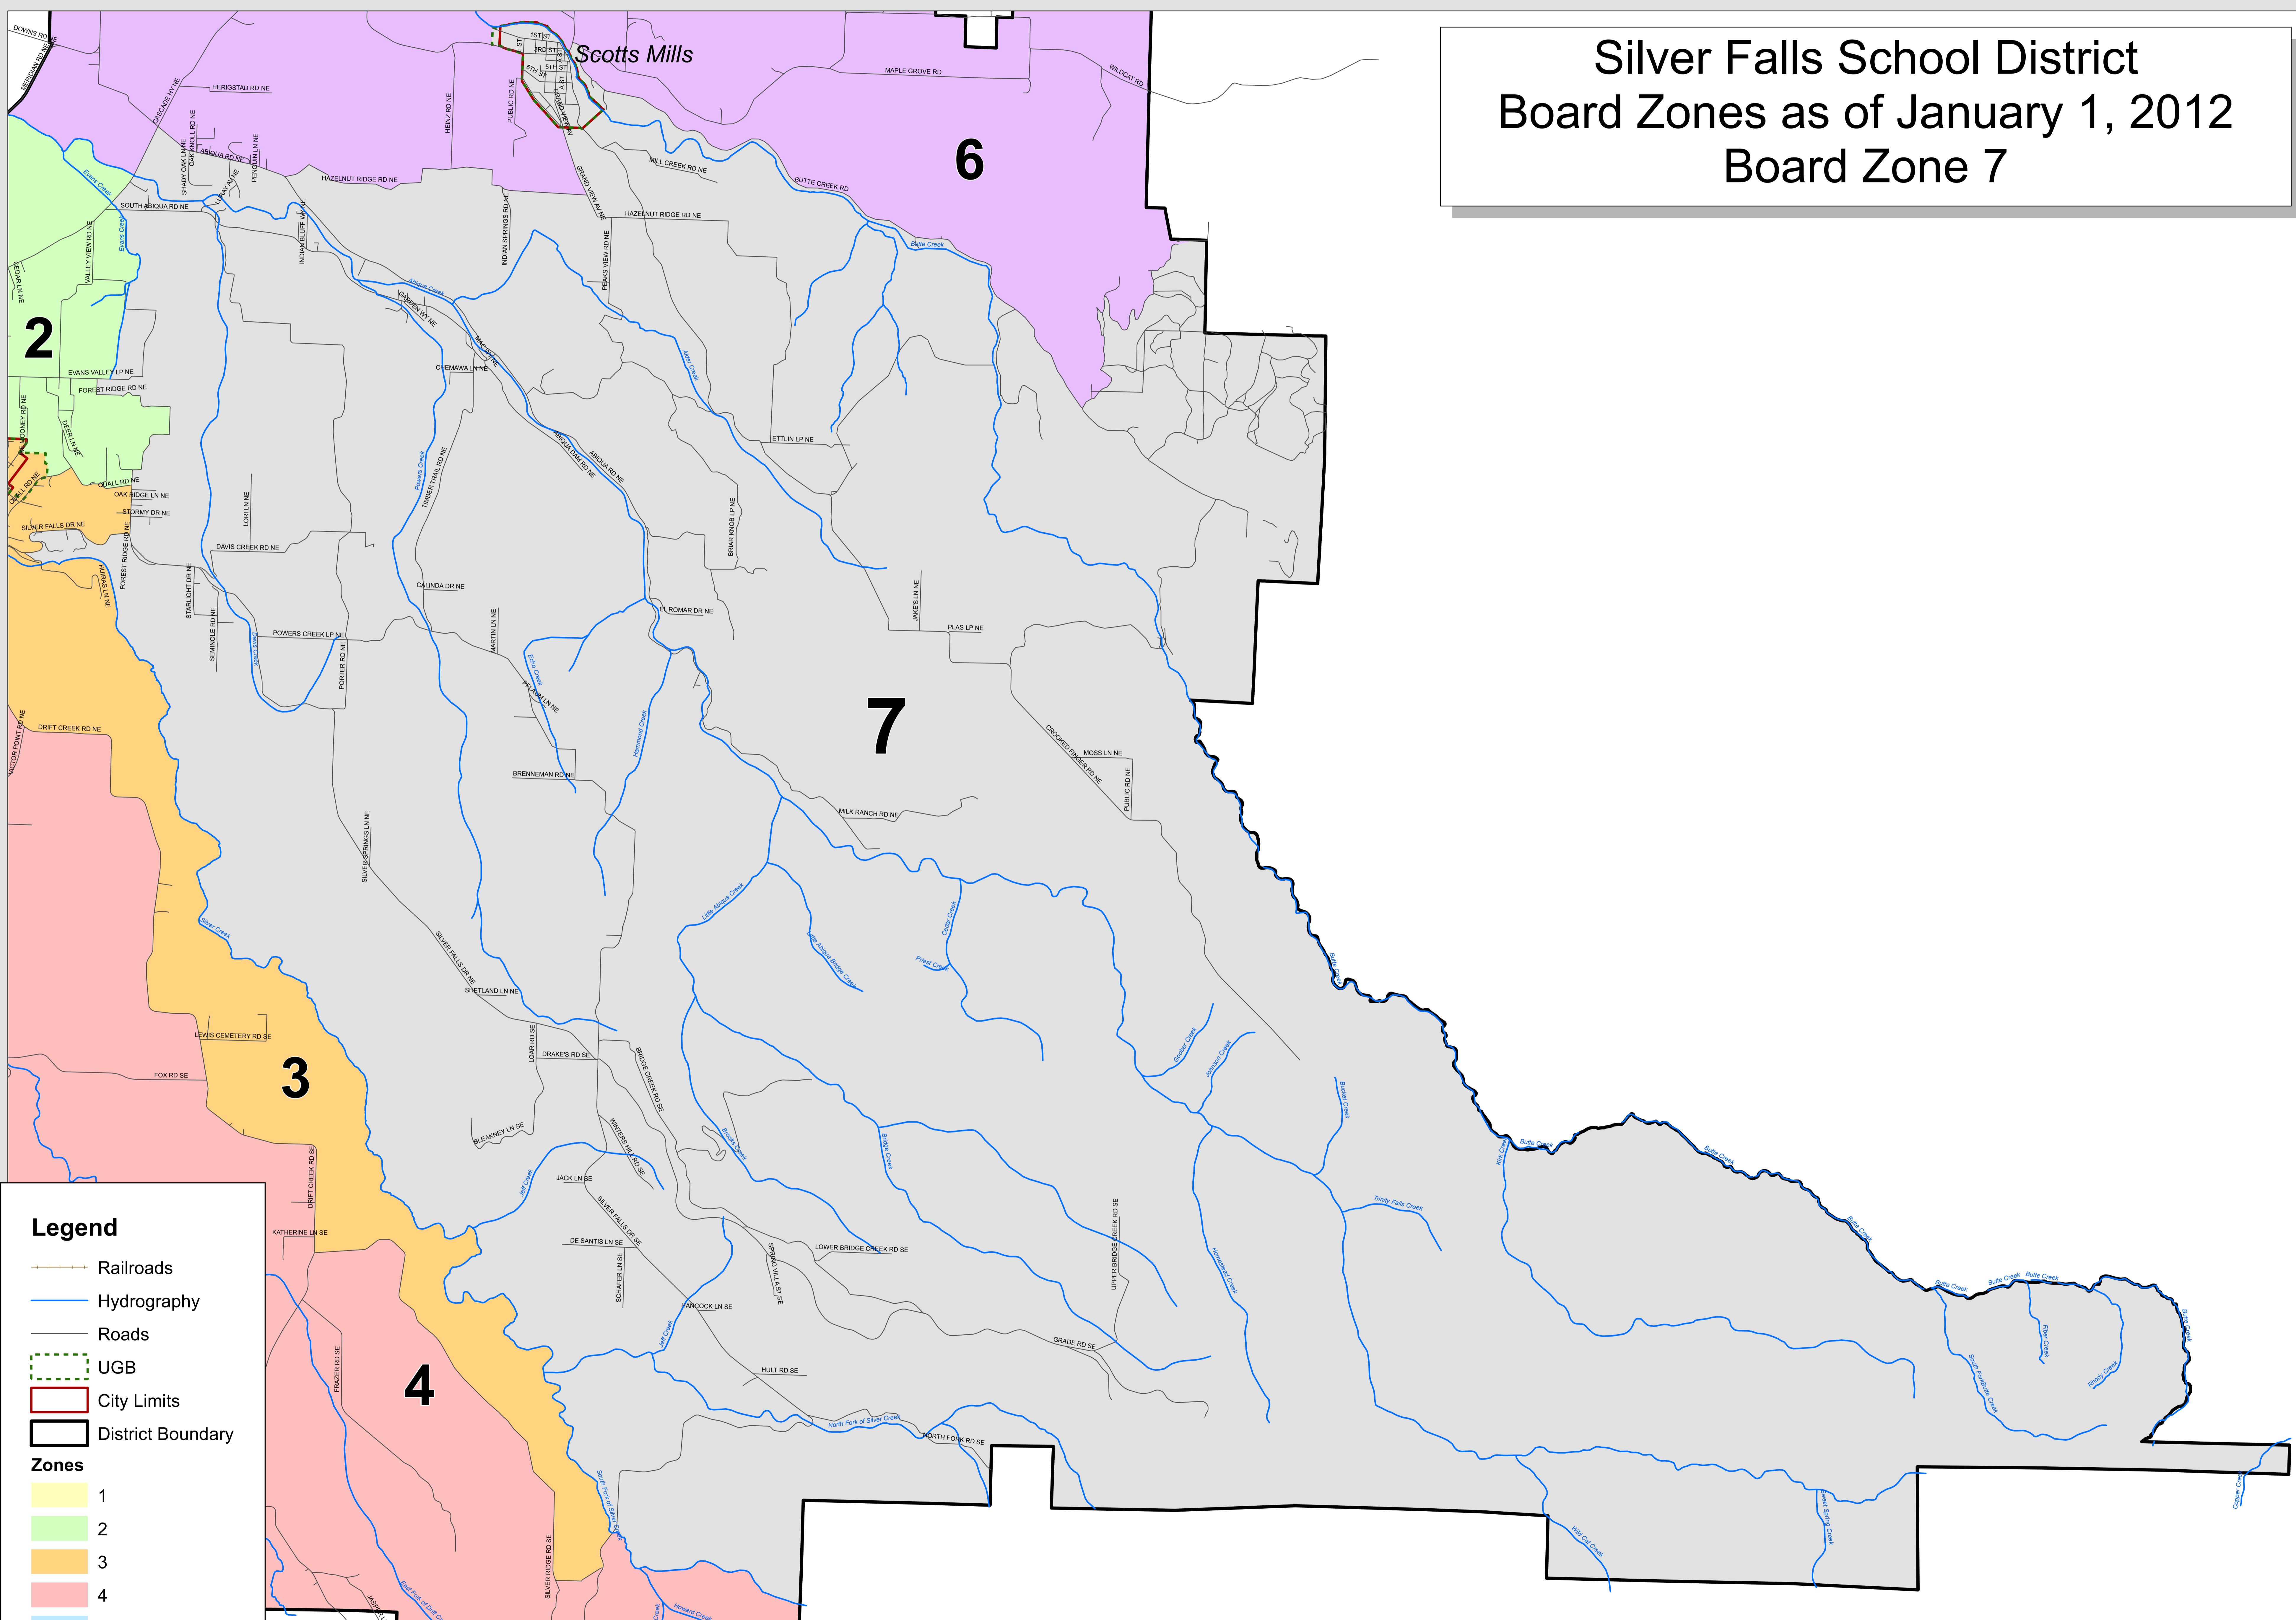

# Silver Falls School District Board Zones as of January 1, 2012 Board Zone 7

**Legend**

- Railroads
- Hydrography
- Roads
- UGB
- City Limits
- District Boundary

**Zones**

- 1
- 2
- 3
- 4
- 5
- 6
- 7