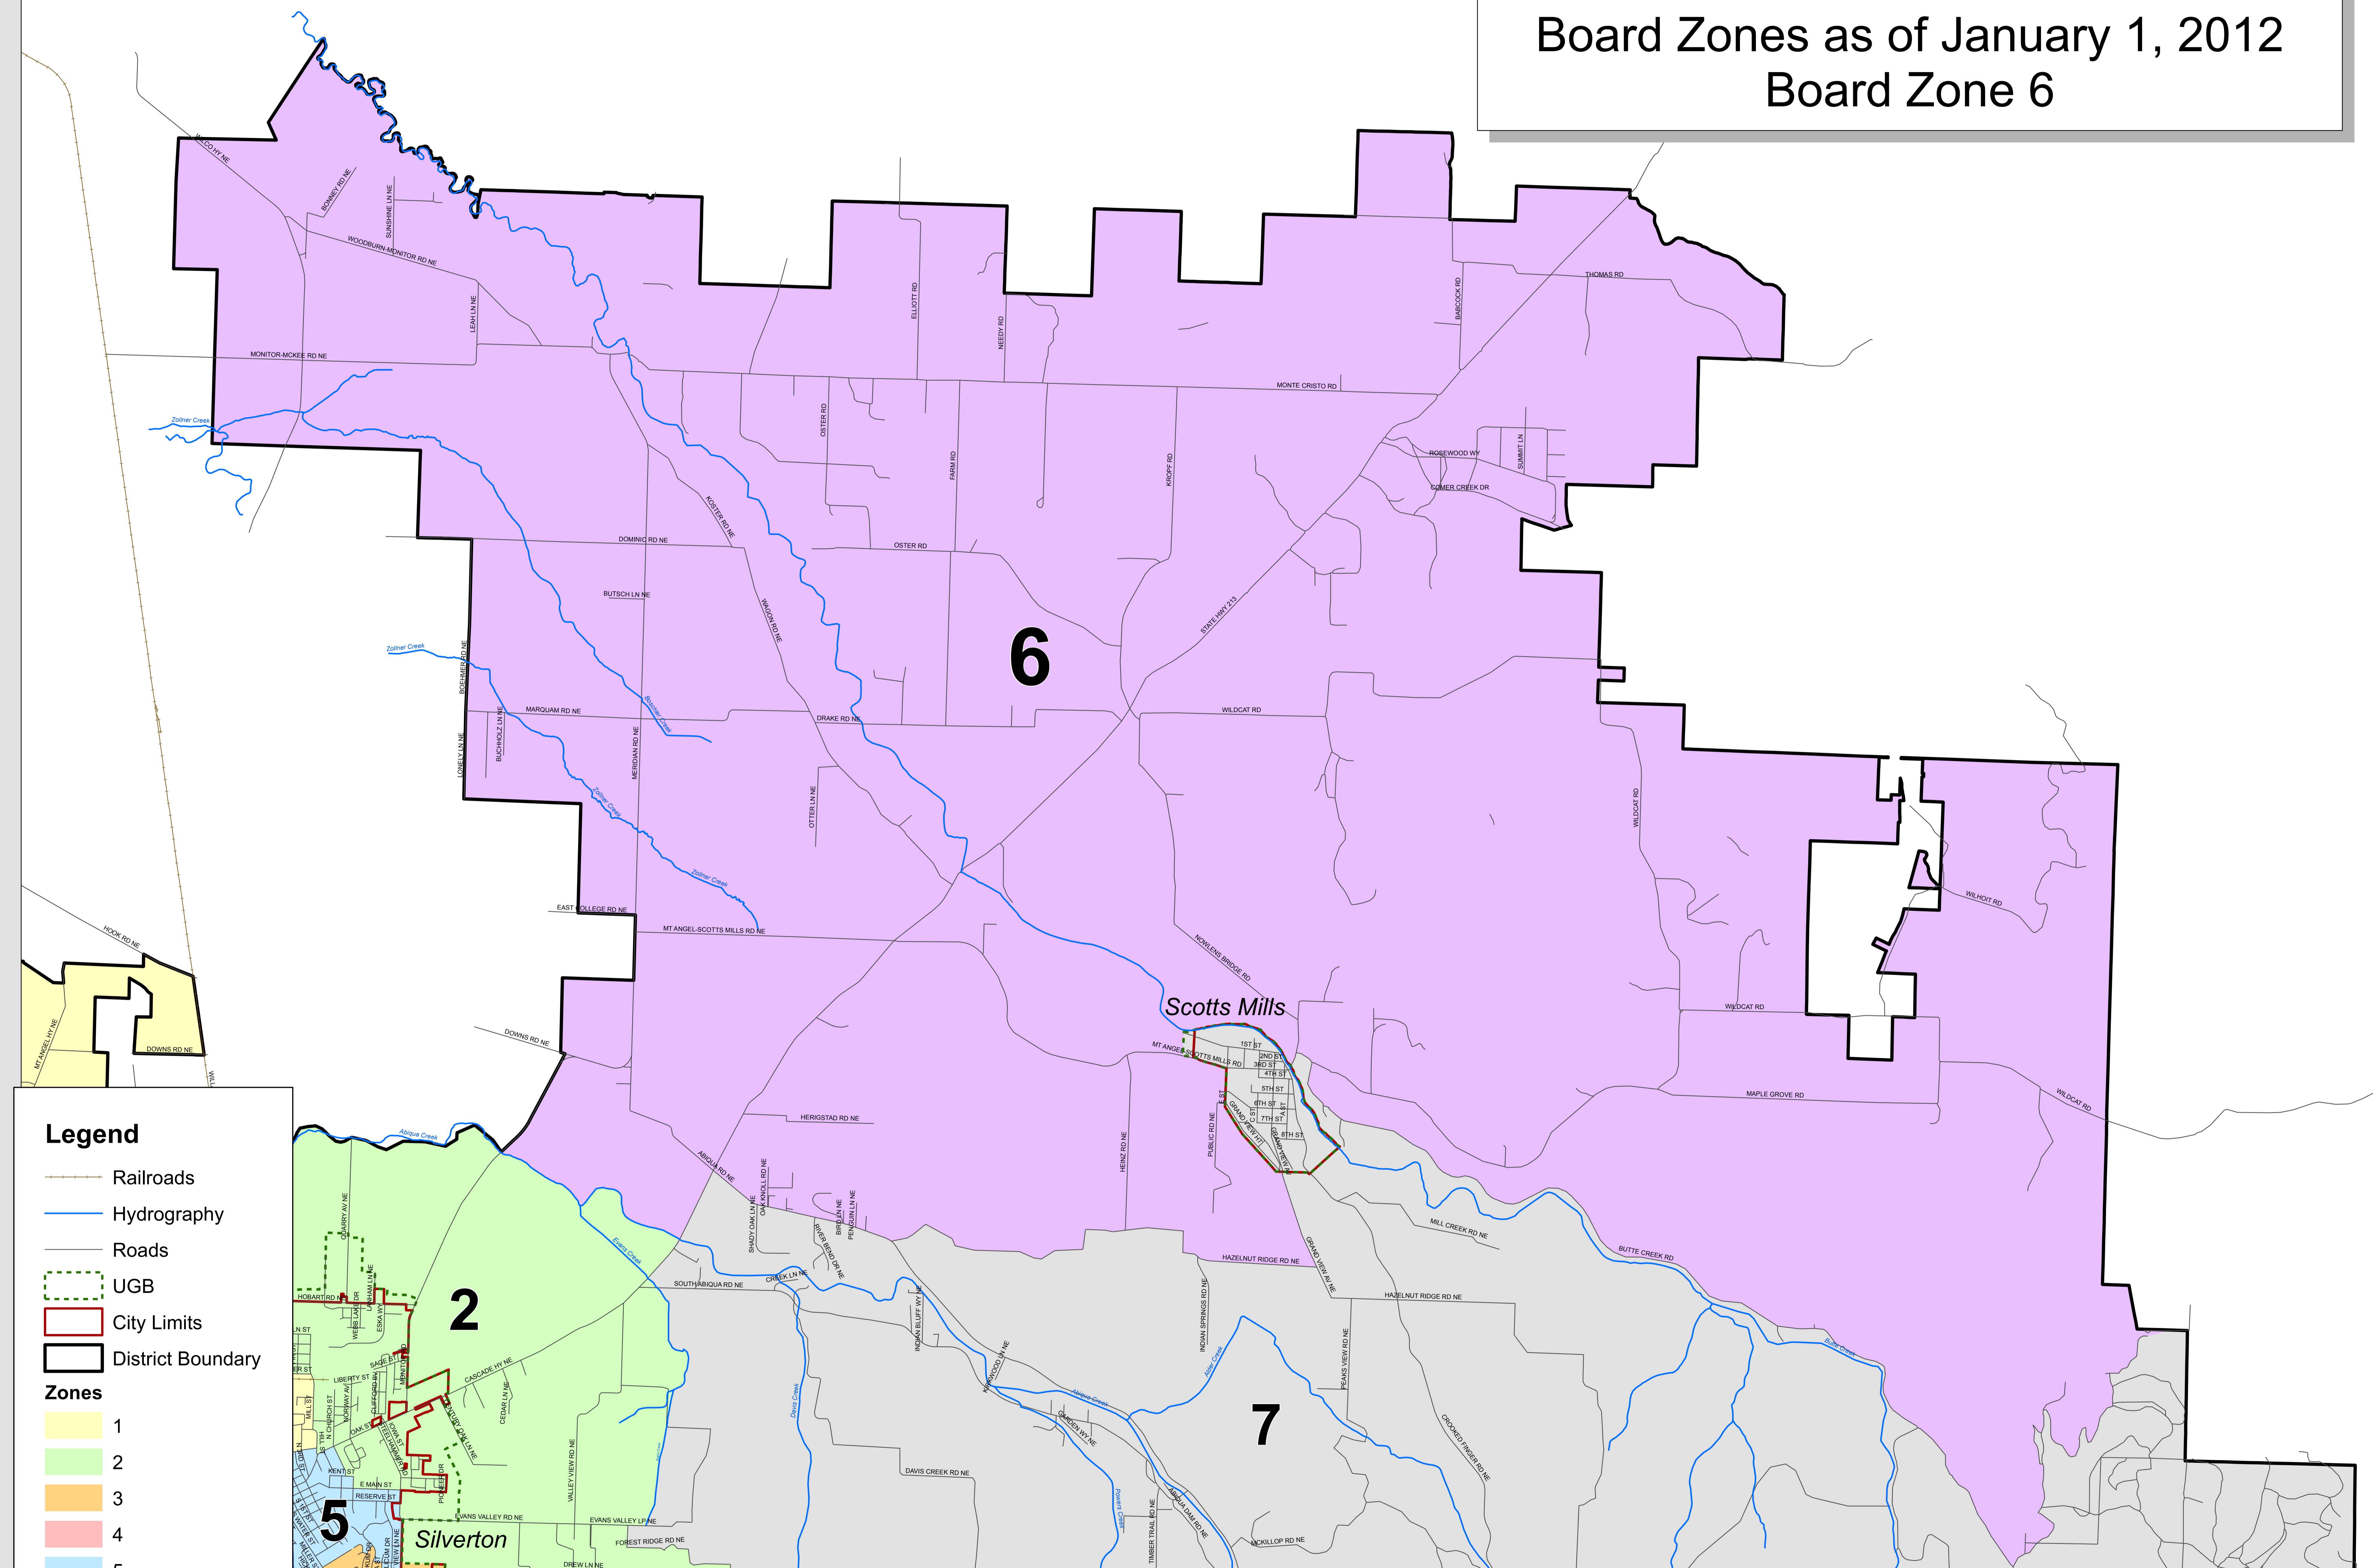

Silver Falls School District Board Zones as of January 1, 2012 Board Zone 6

Legend

- Railroads
- Hydrography
- Roads
- UGB
- City Limits
- District Boundary

Zones

- 1
- 2
- 3
- 4
- 5
- 6
- 7