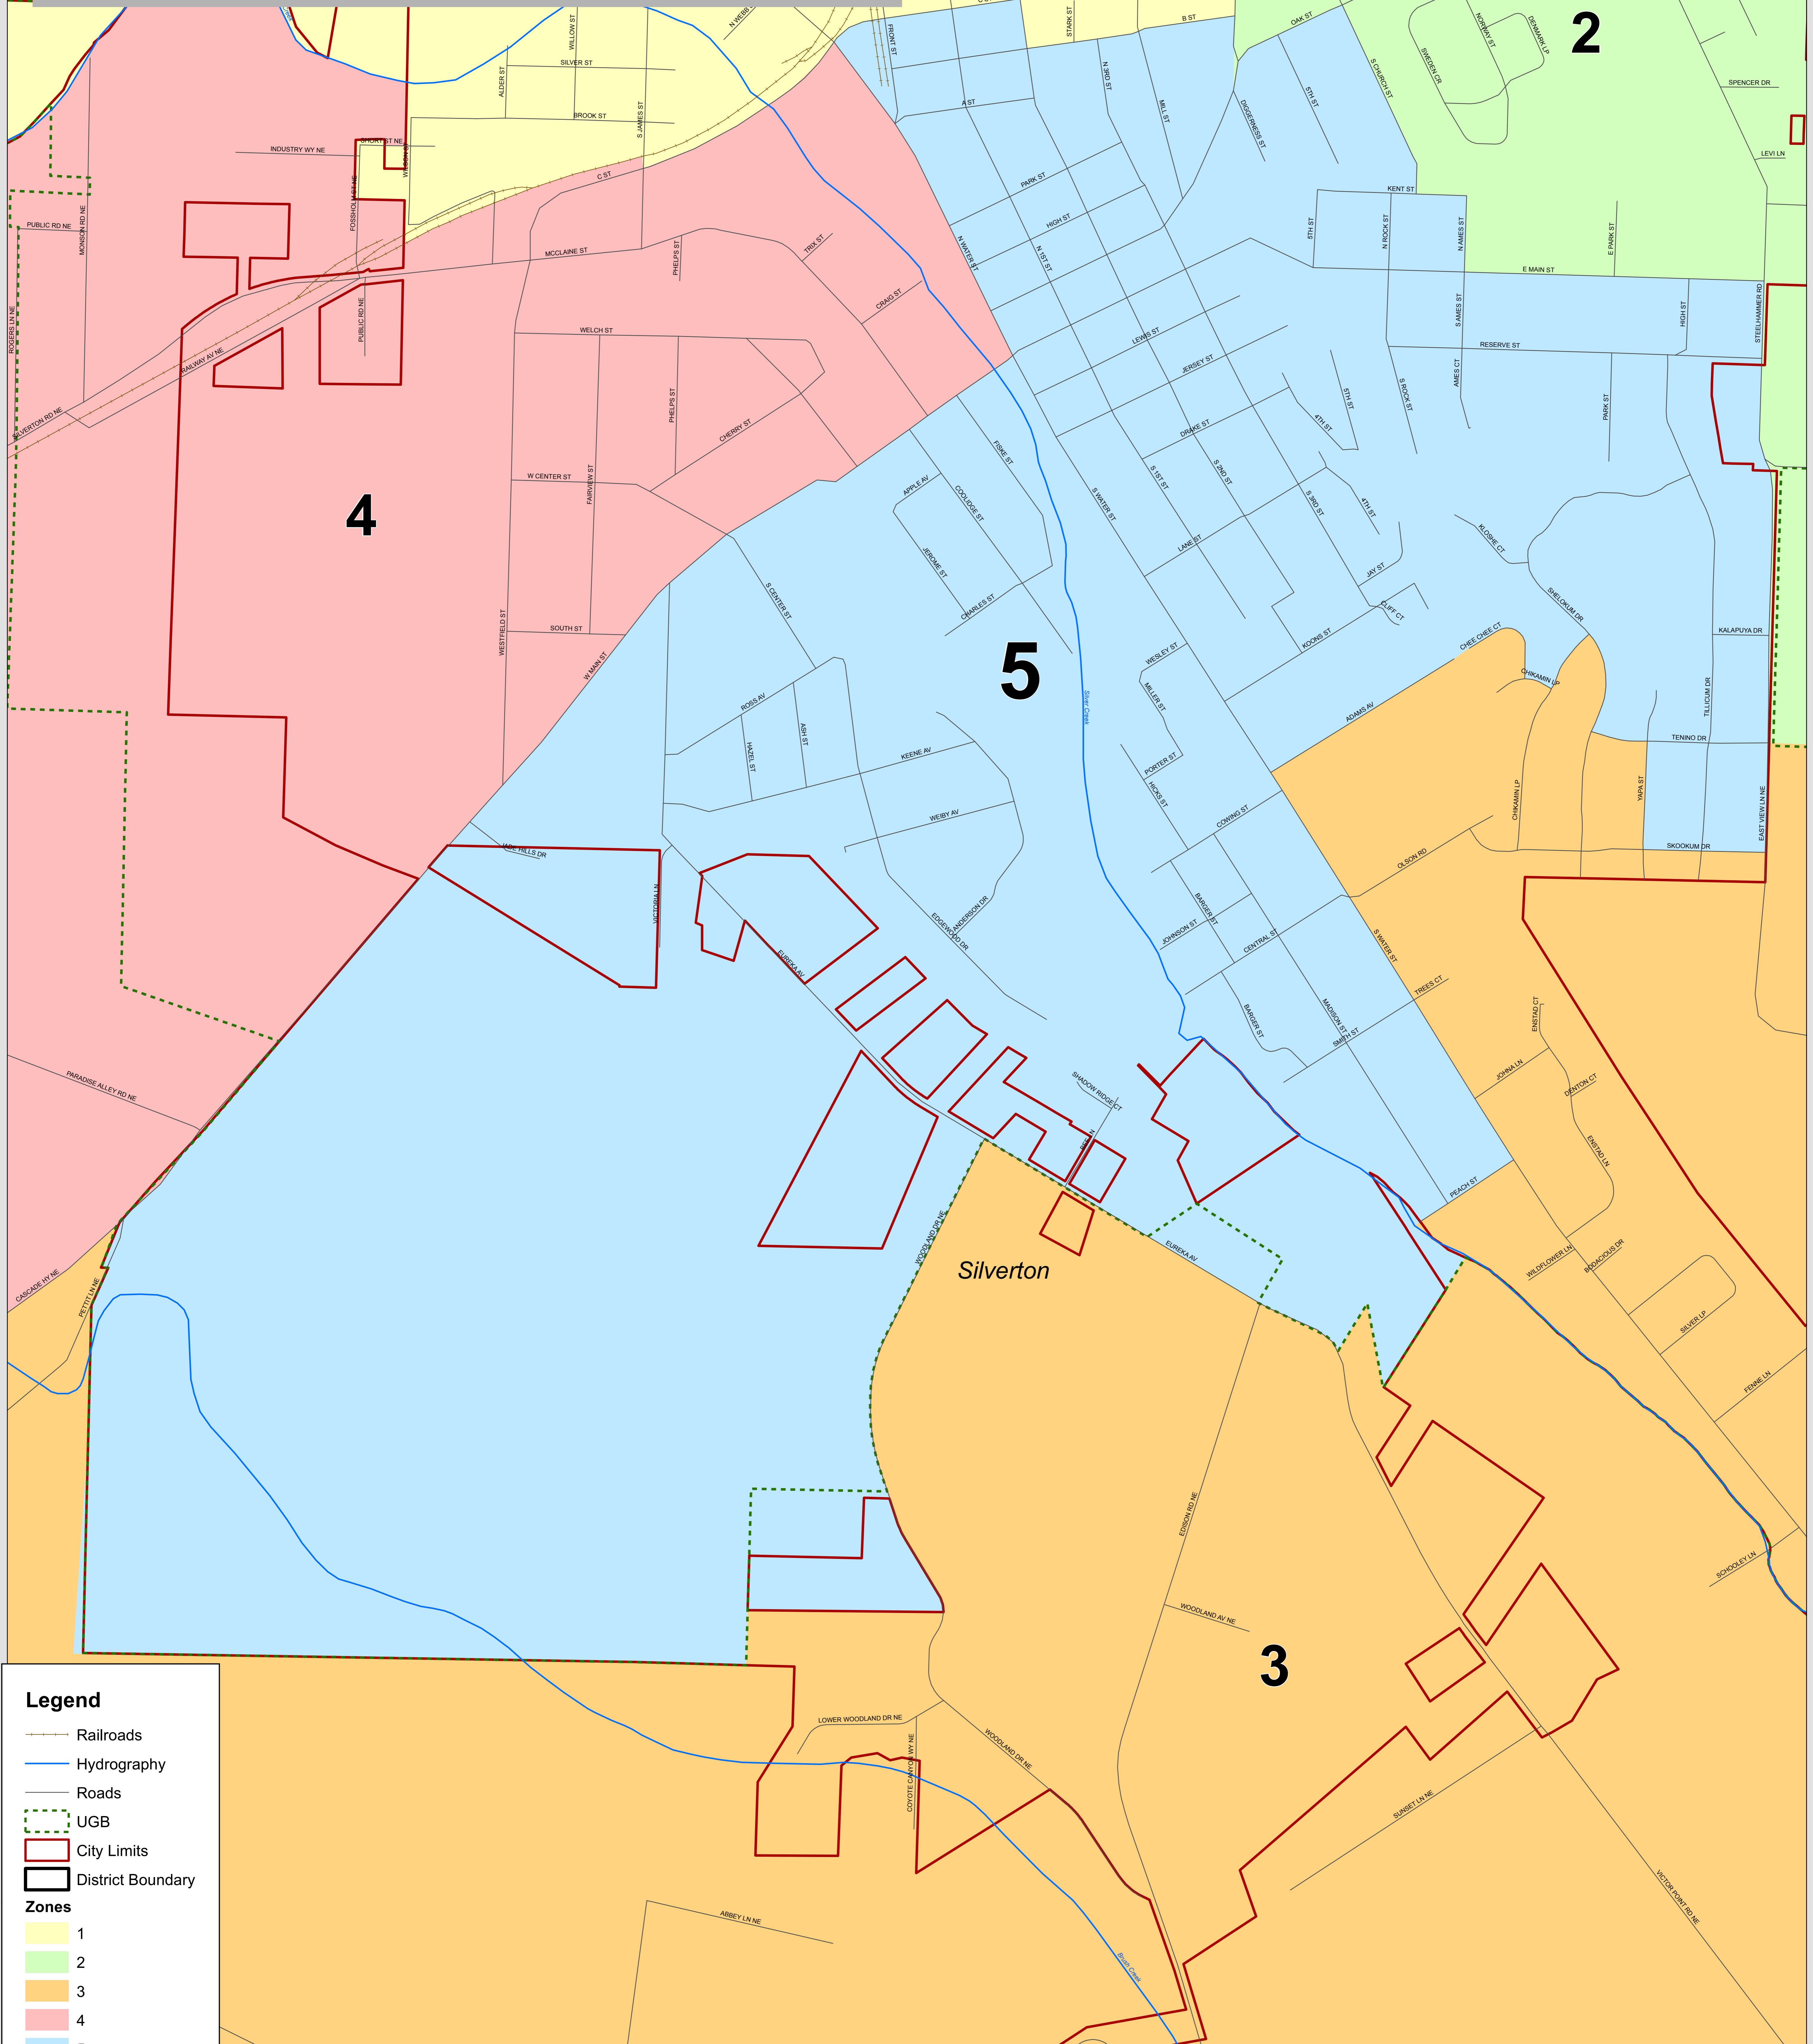

Silver Falls School District Board Zones as of January 1, 2012 Board Zone 5

Legend

- Railroads
- Hydrography
- Roads
- UGB
- City Limits
- District Boundary

Zones

- 1
- 2
- 3
- 4
- 5
- 6
- 7