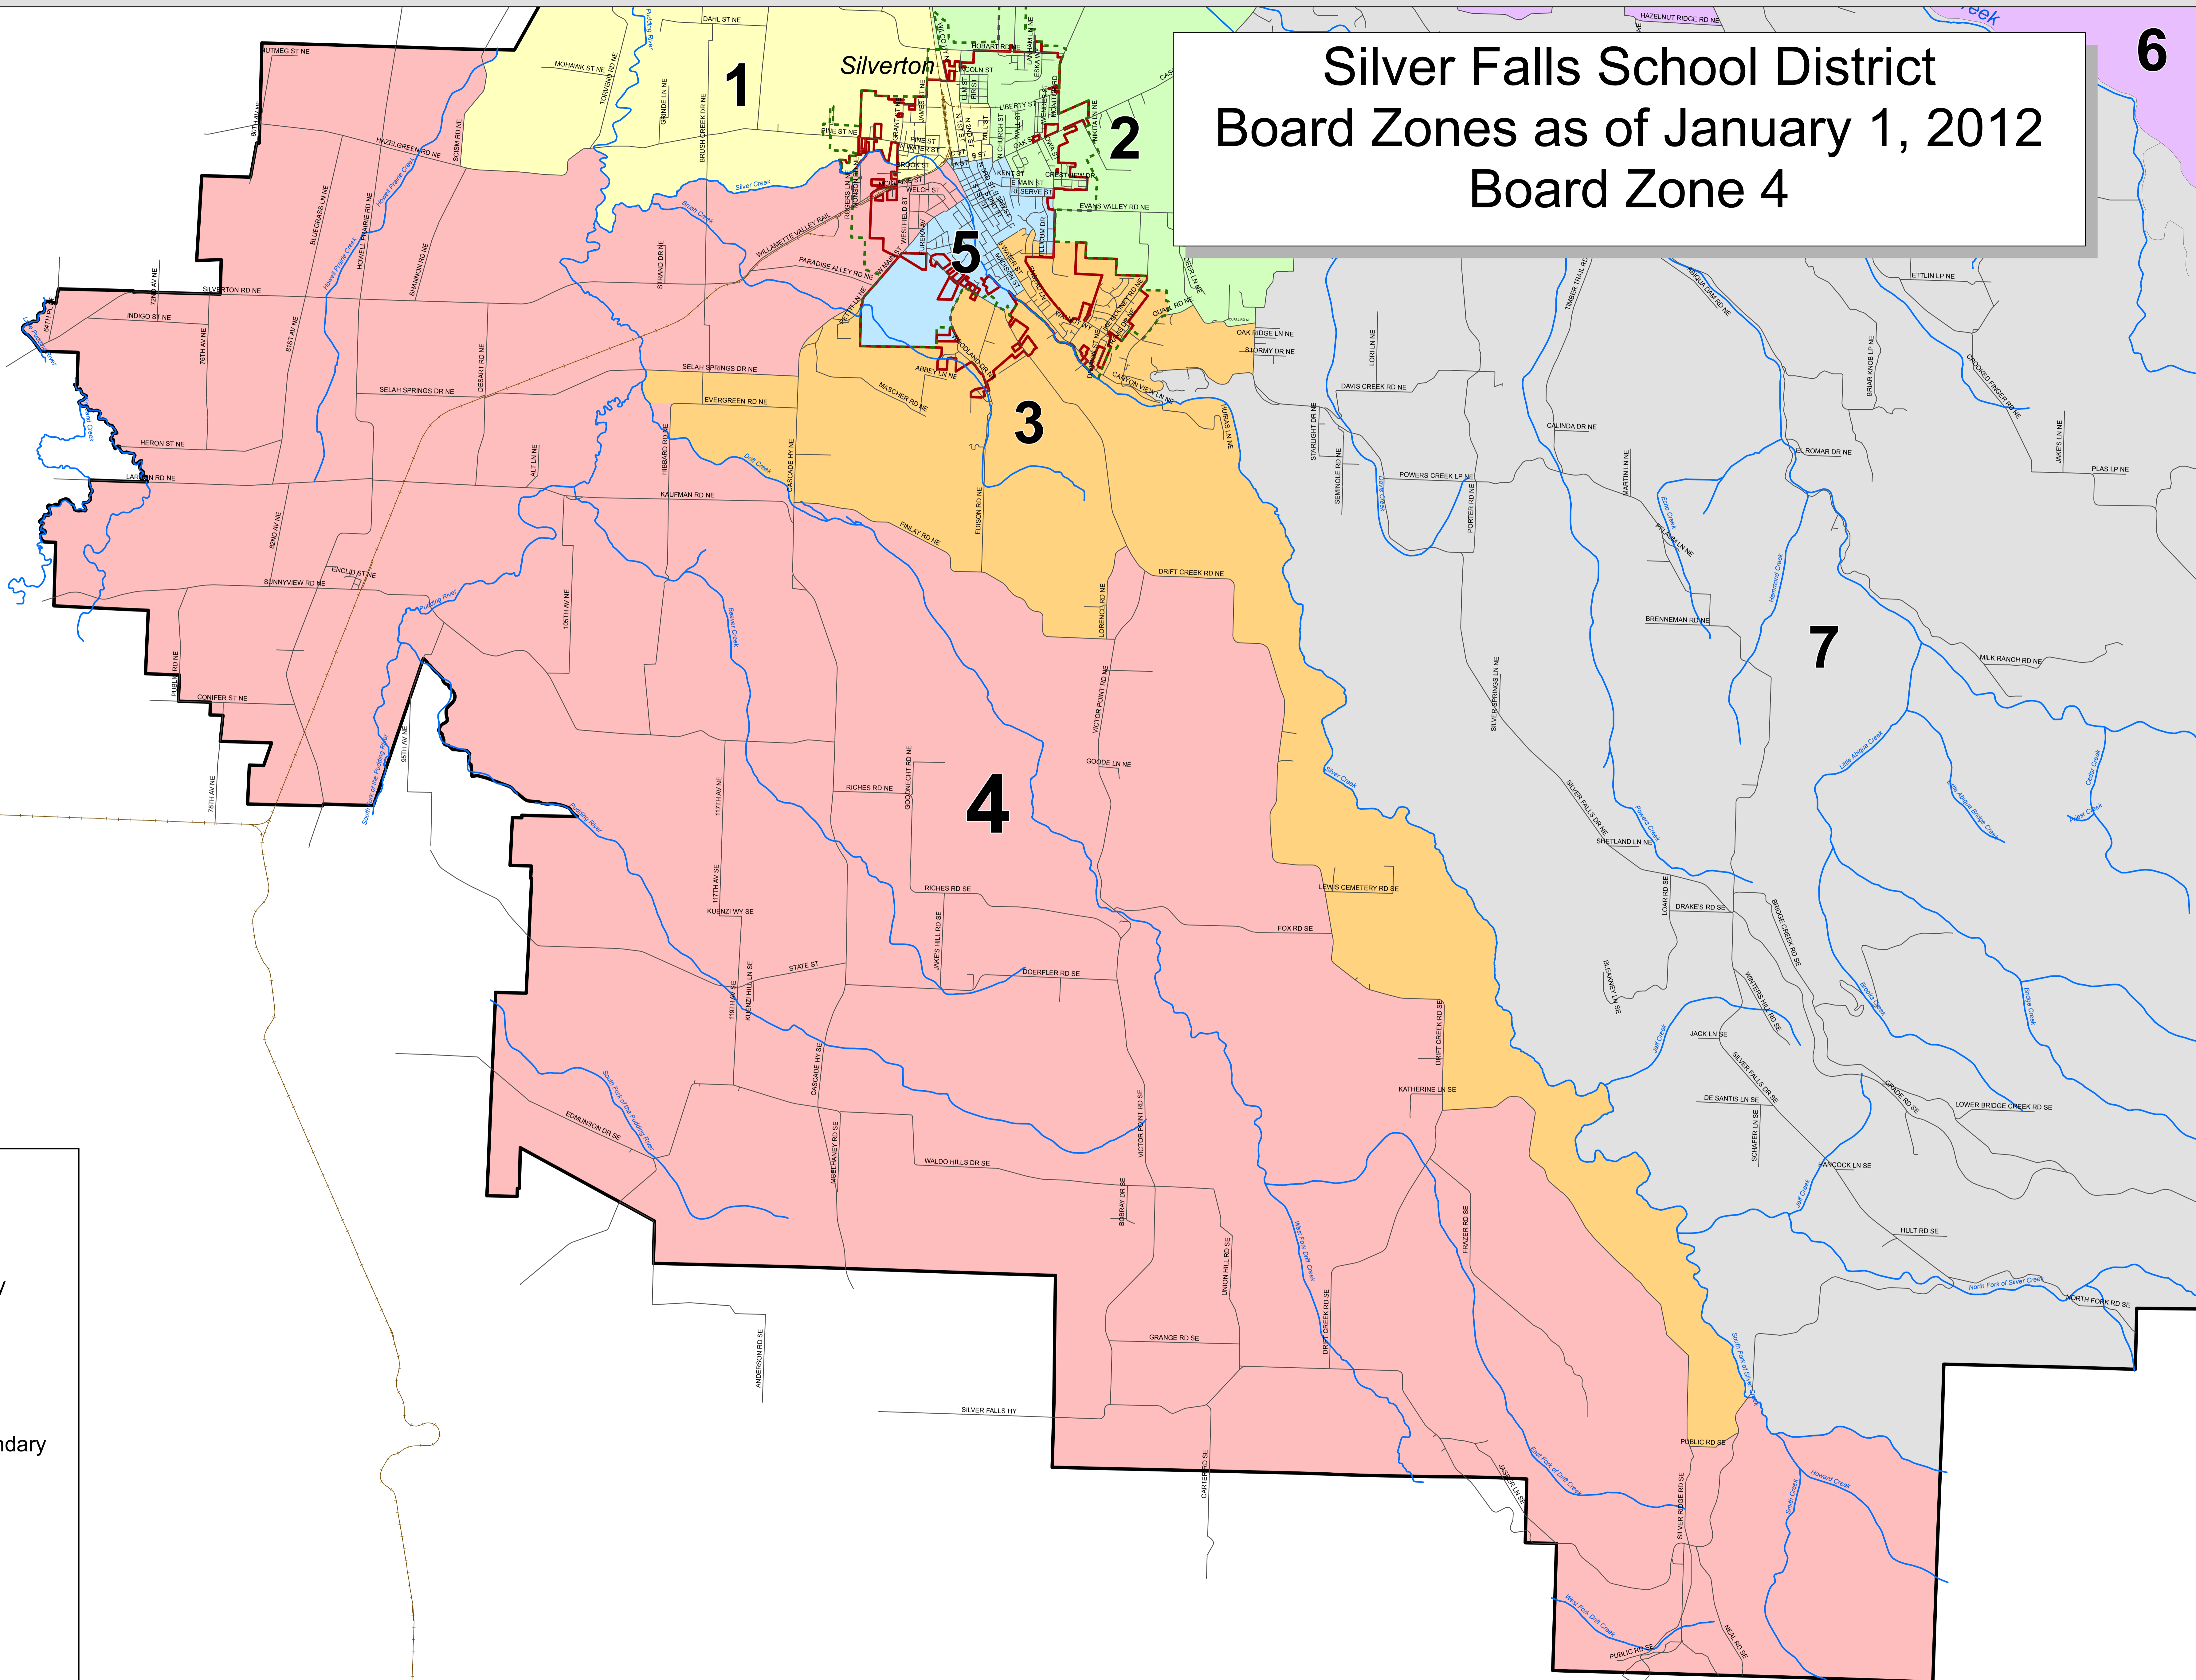

Silver Falls School District Board Zones as of January 1, 2012 Board Zone 4

Legend

- Railroads
- Hydrography
- Roads
- UGB
- City Limits
- District Boundary

Zones

- 1
- 2
- 3
- 4
- 5
- 6
- 7