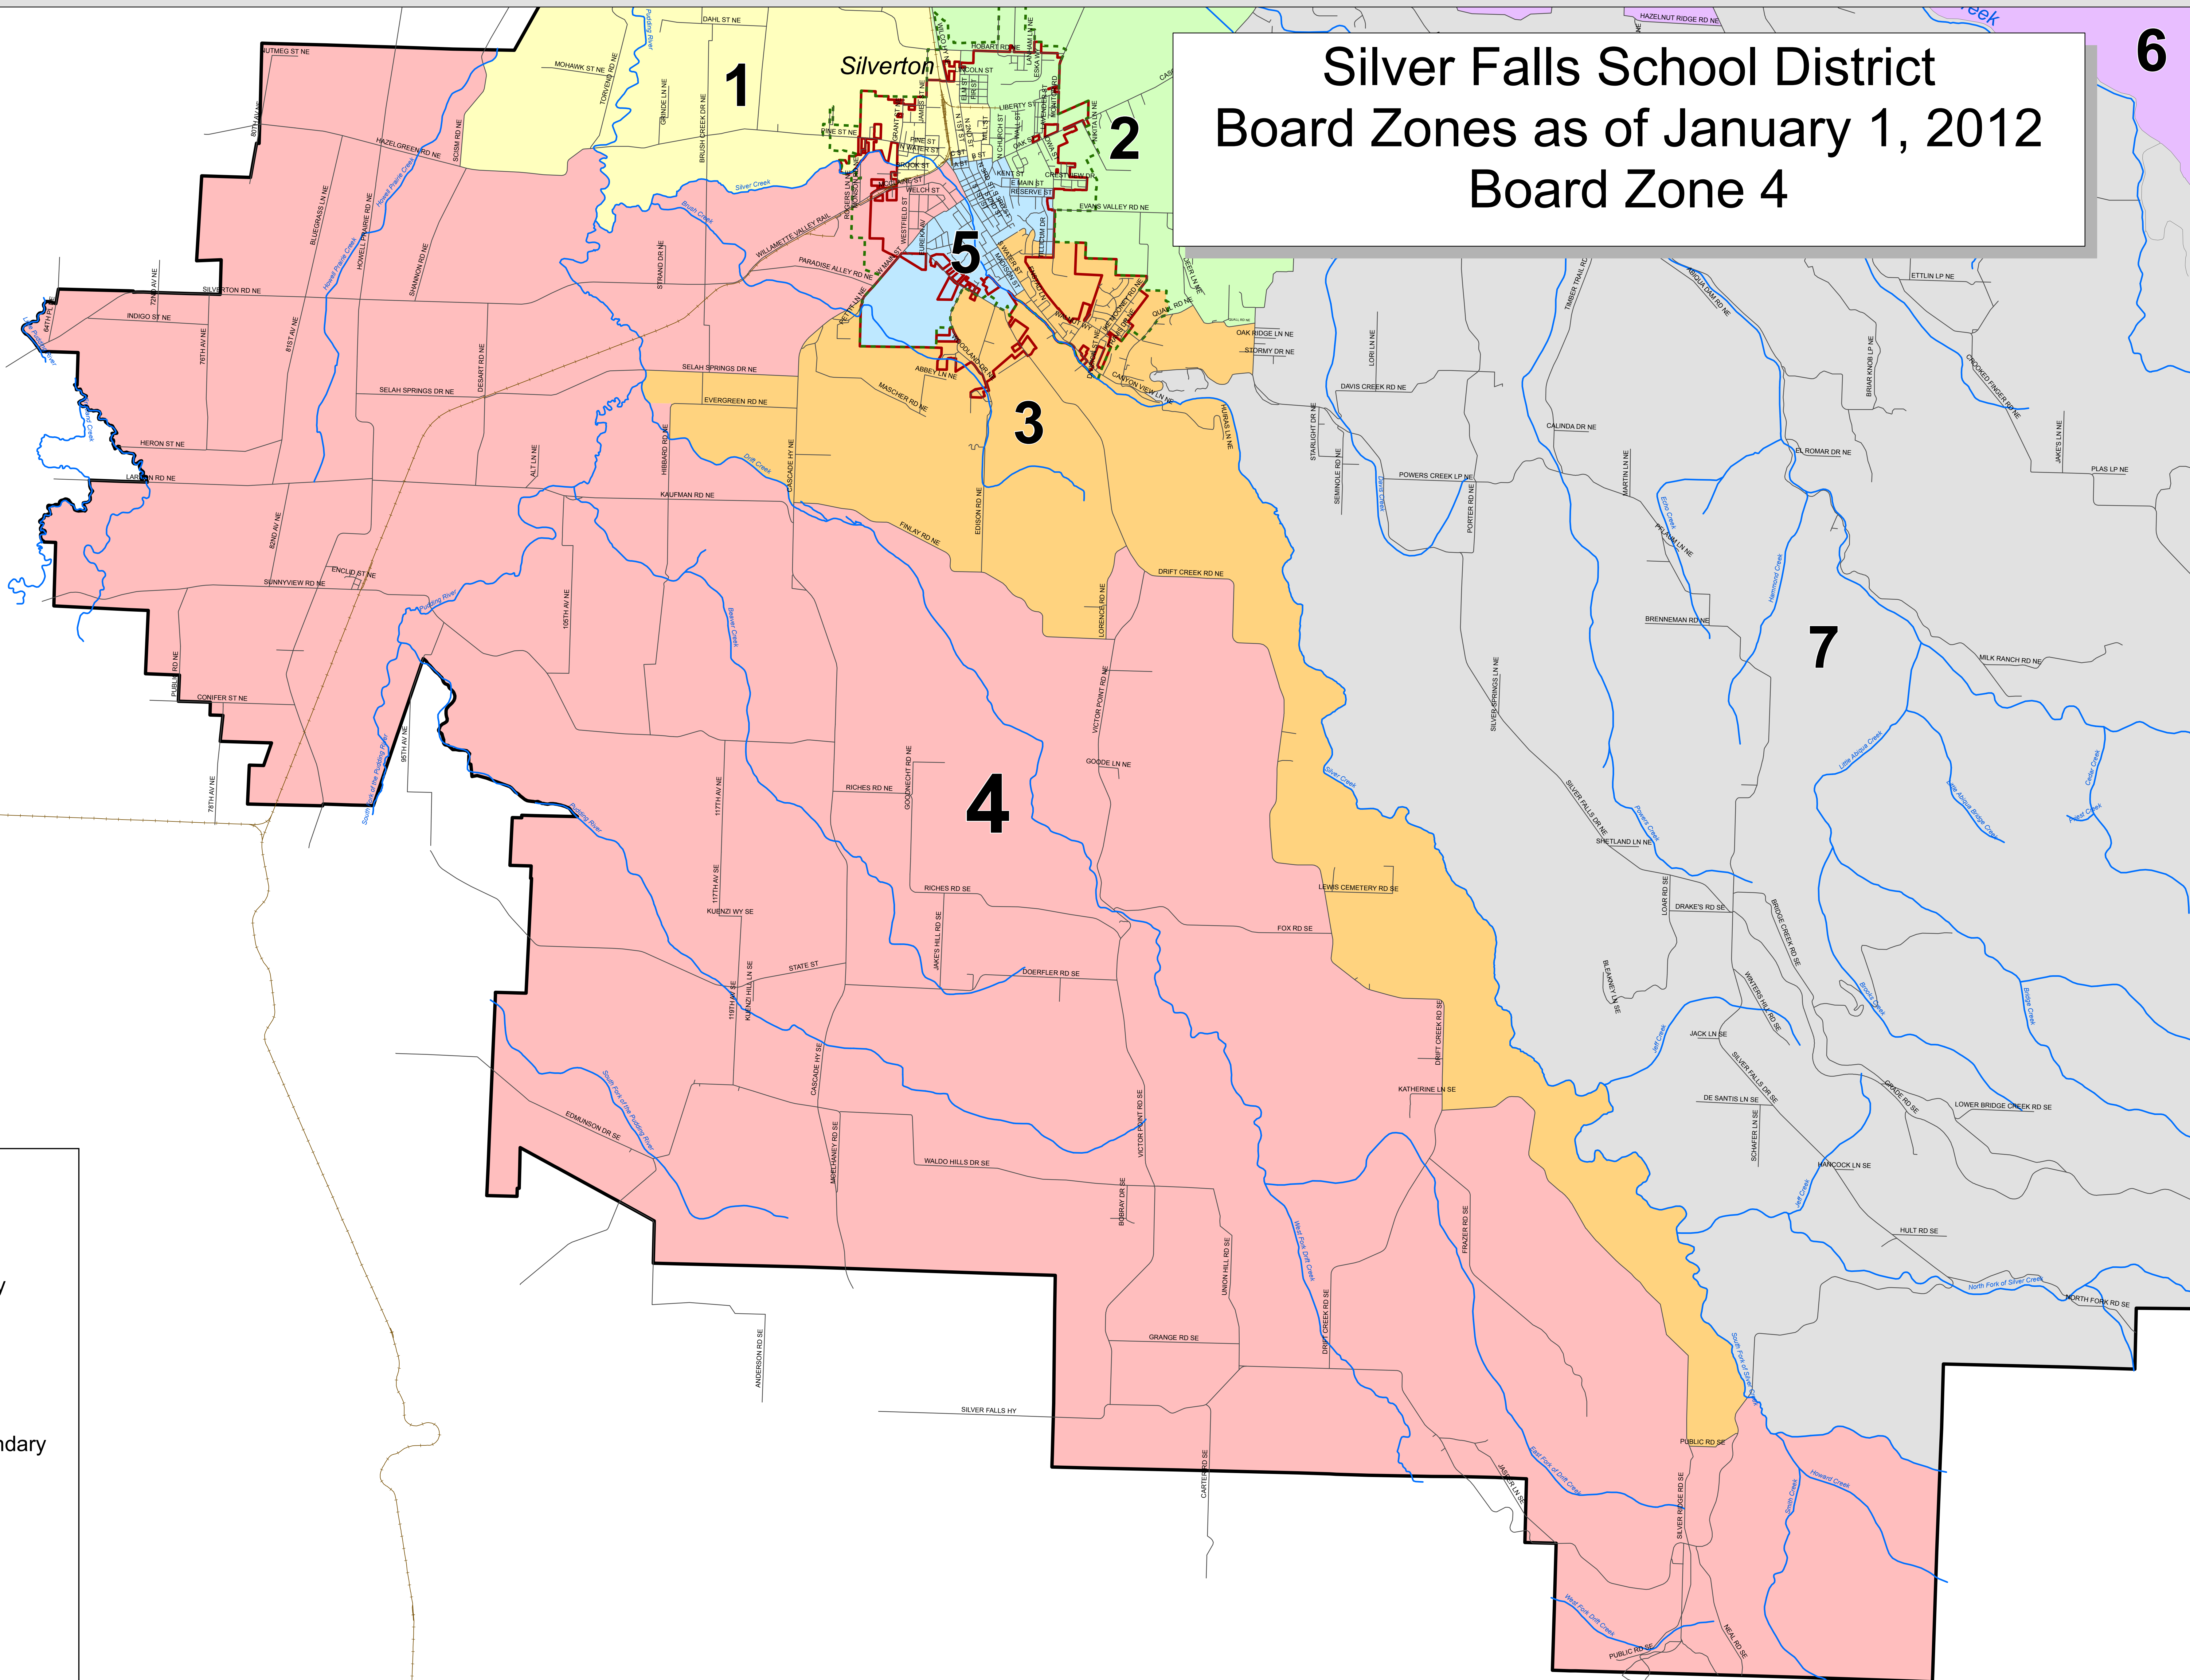

Silver Falls School District Board Zones as of January 1, 2012 Board Zone 4

Legend

- Railroads
- Hydrography
- Roads
- UGB
- City Limits
- District Boundary

Zones

- 1
- 2
- 3
- 4
- 5
- 6
- 7

1 0.5 0 1 Miles