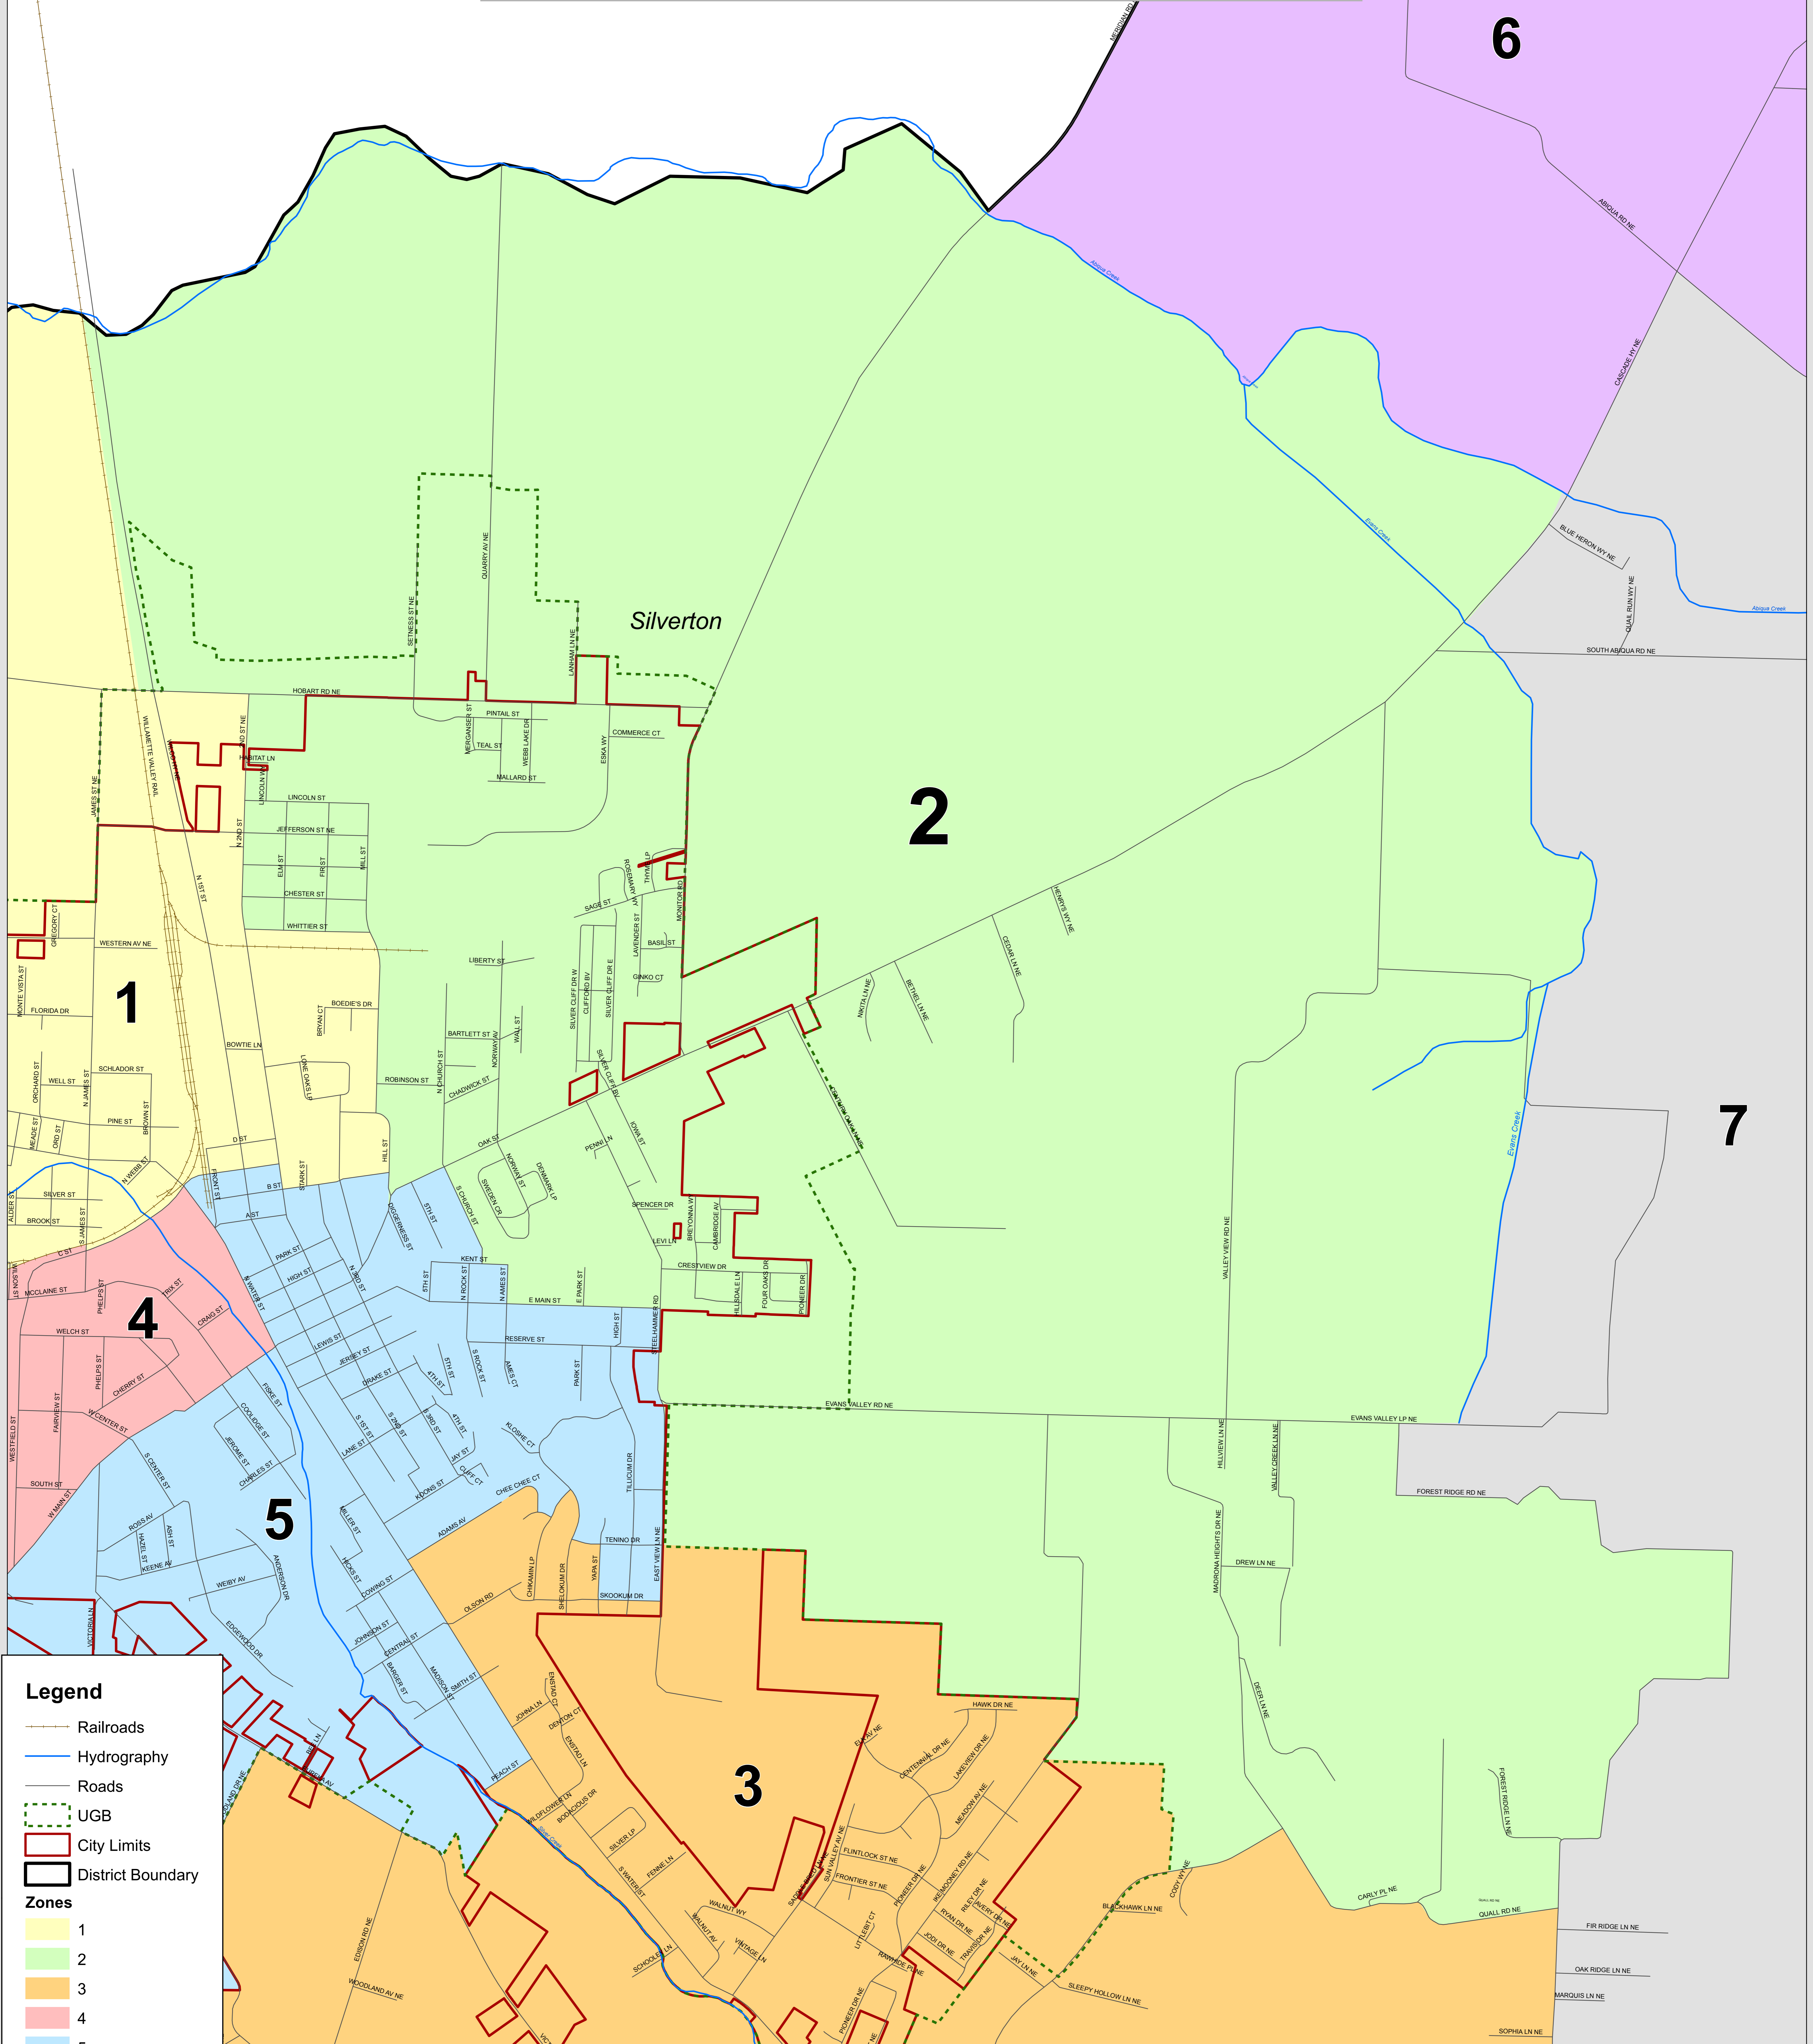

Silver Falls School District Board Zones as of January 1, 2012 Board Zone 2

Legend

- Railroads
- Hydrography
- Roads
- UGB
- City Limits
- District Boundary

Zones

- 1
- 2
- 3
- 4
- 5
- 6
- 7