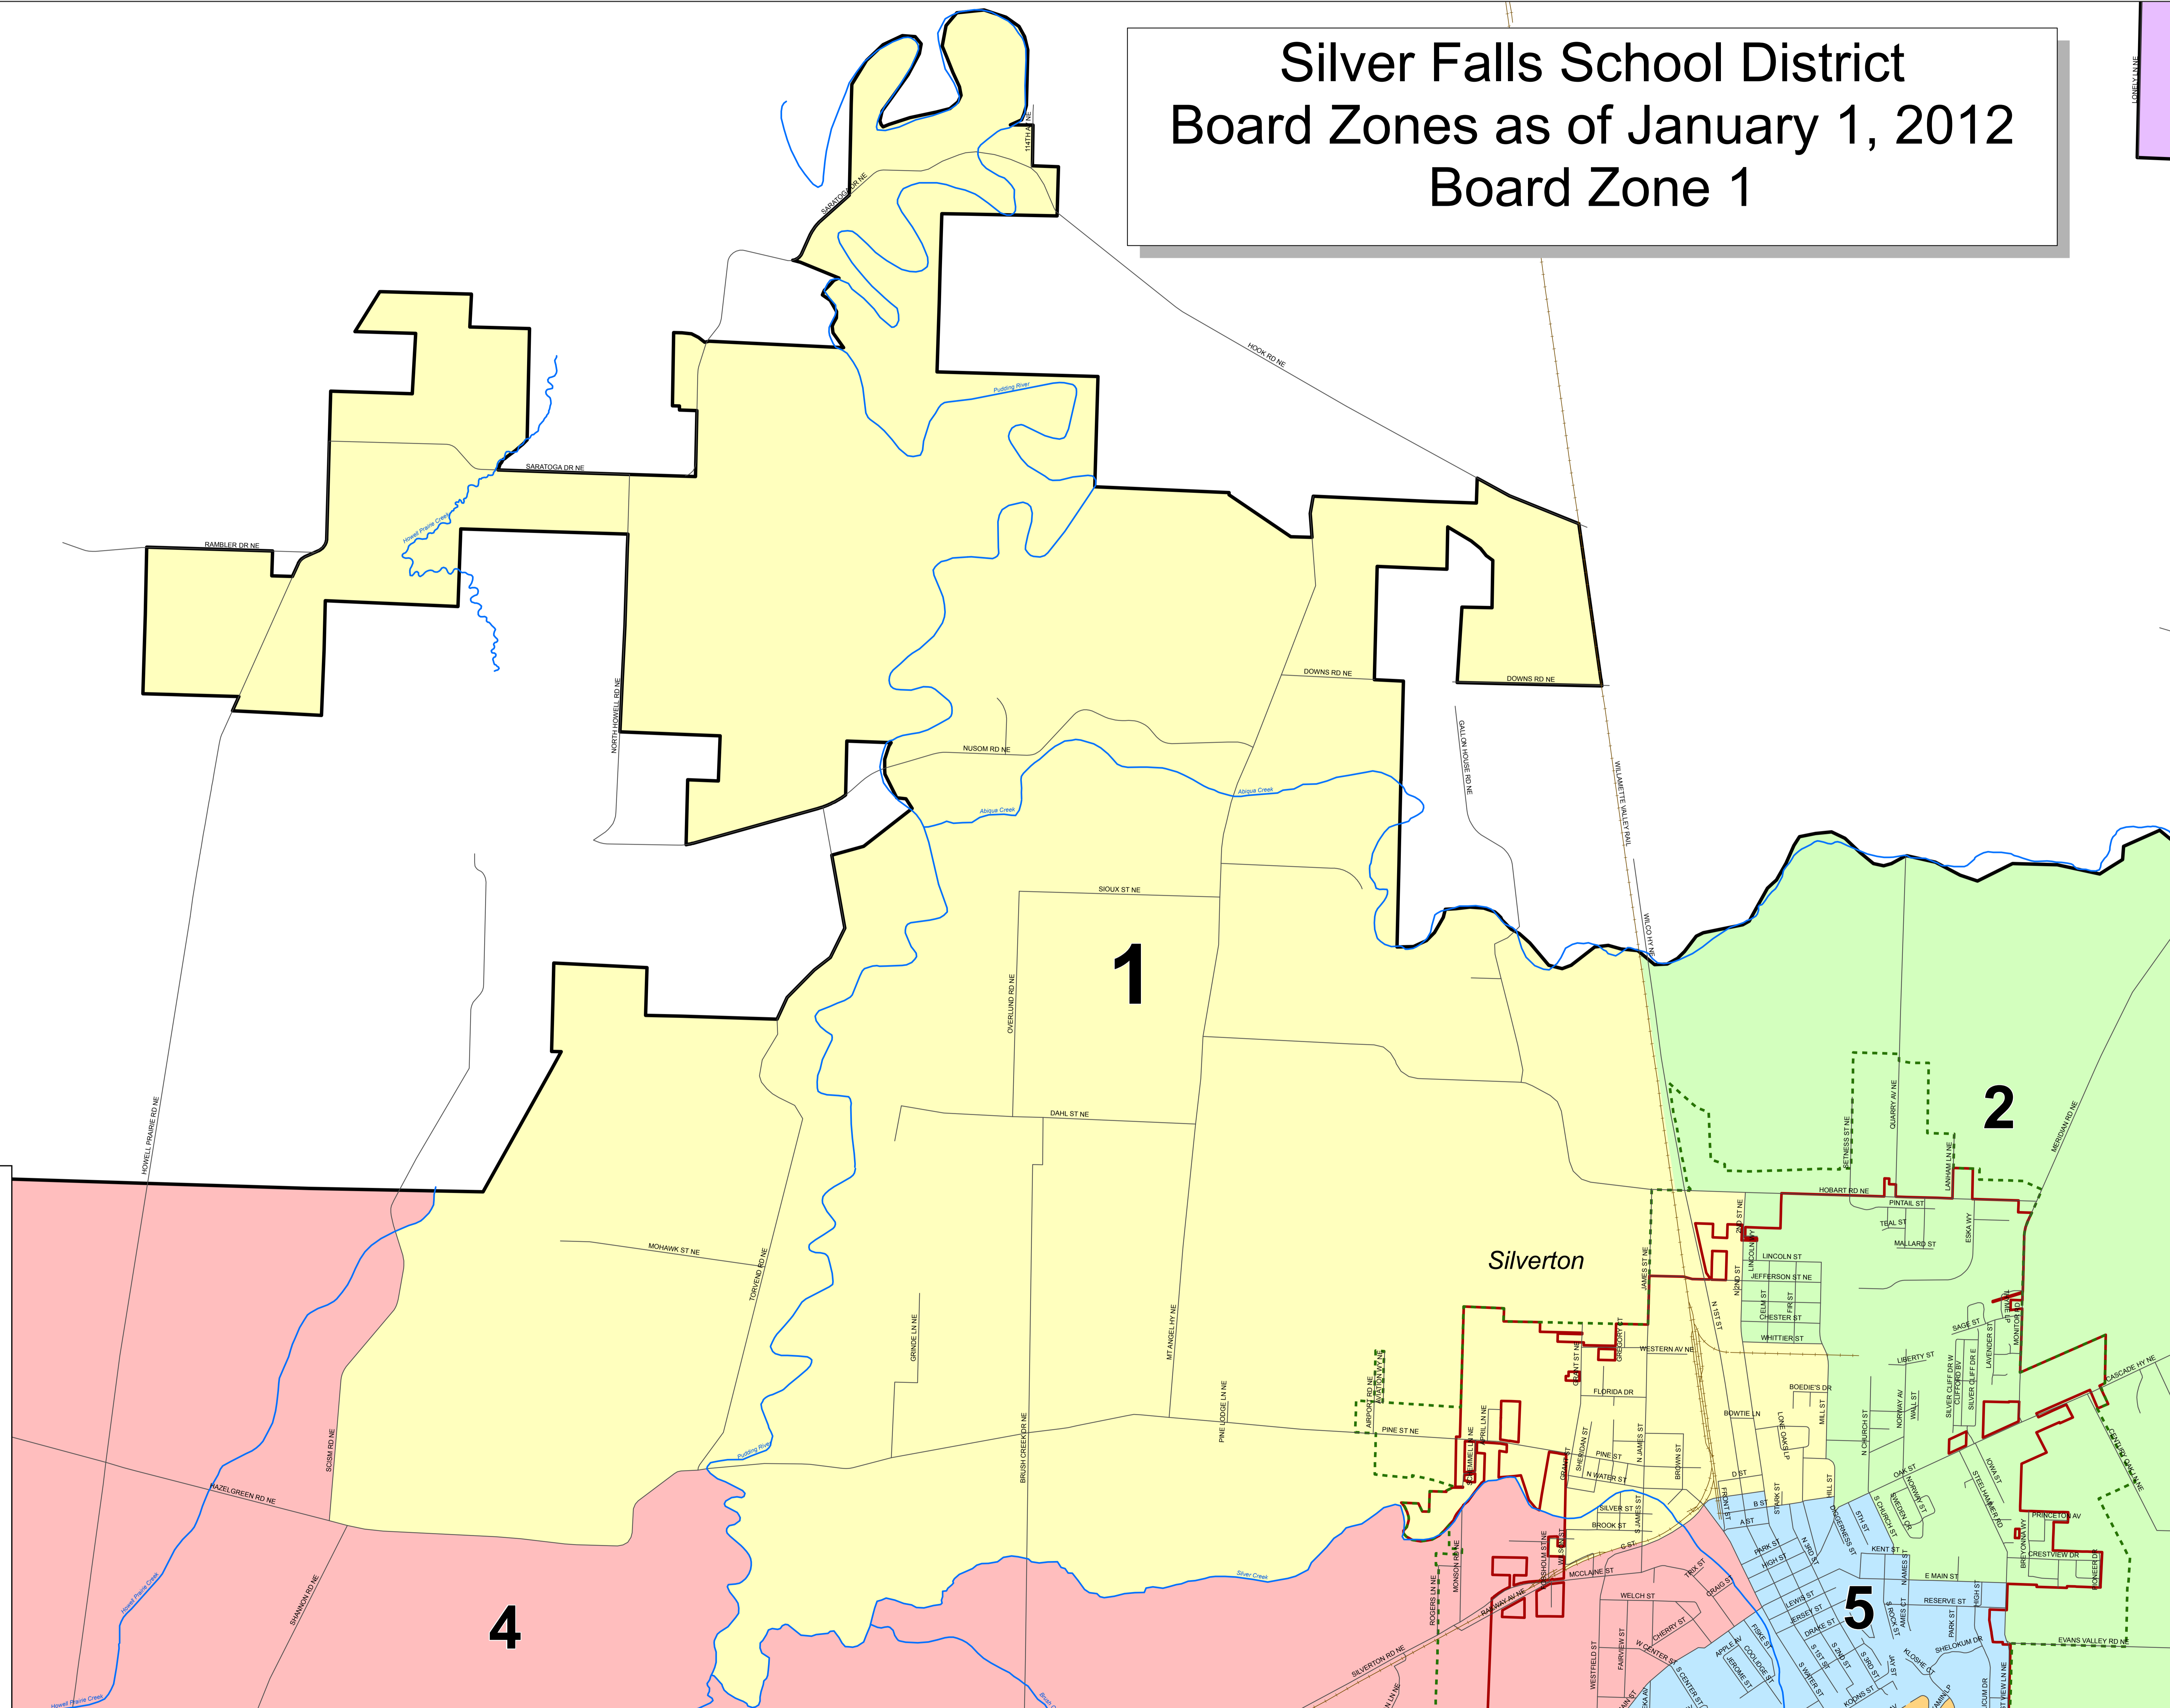

Silver Falls School District Board Zones as of January 1, 2012 Board Zone 1

Legend

- Railroads
- Hydrography
- Roads
- UGB
- City Limits
- District Boundary

Zones

- 1
- 2
- 3
- 4
- 5
- 6
- 7